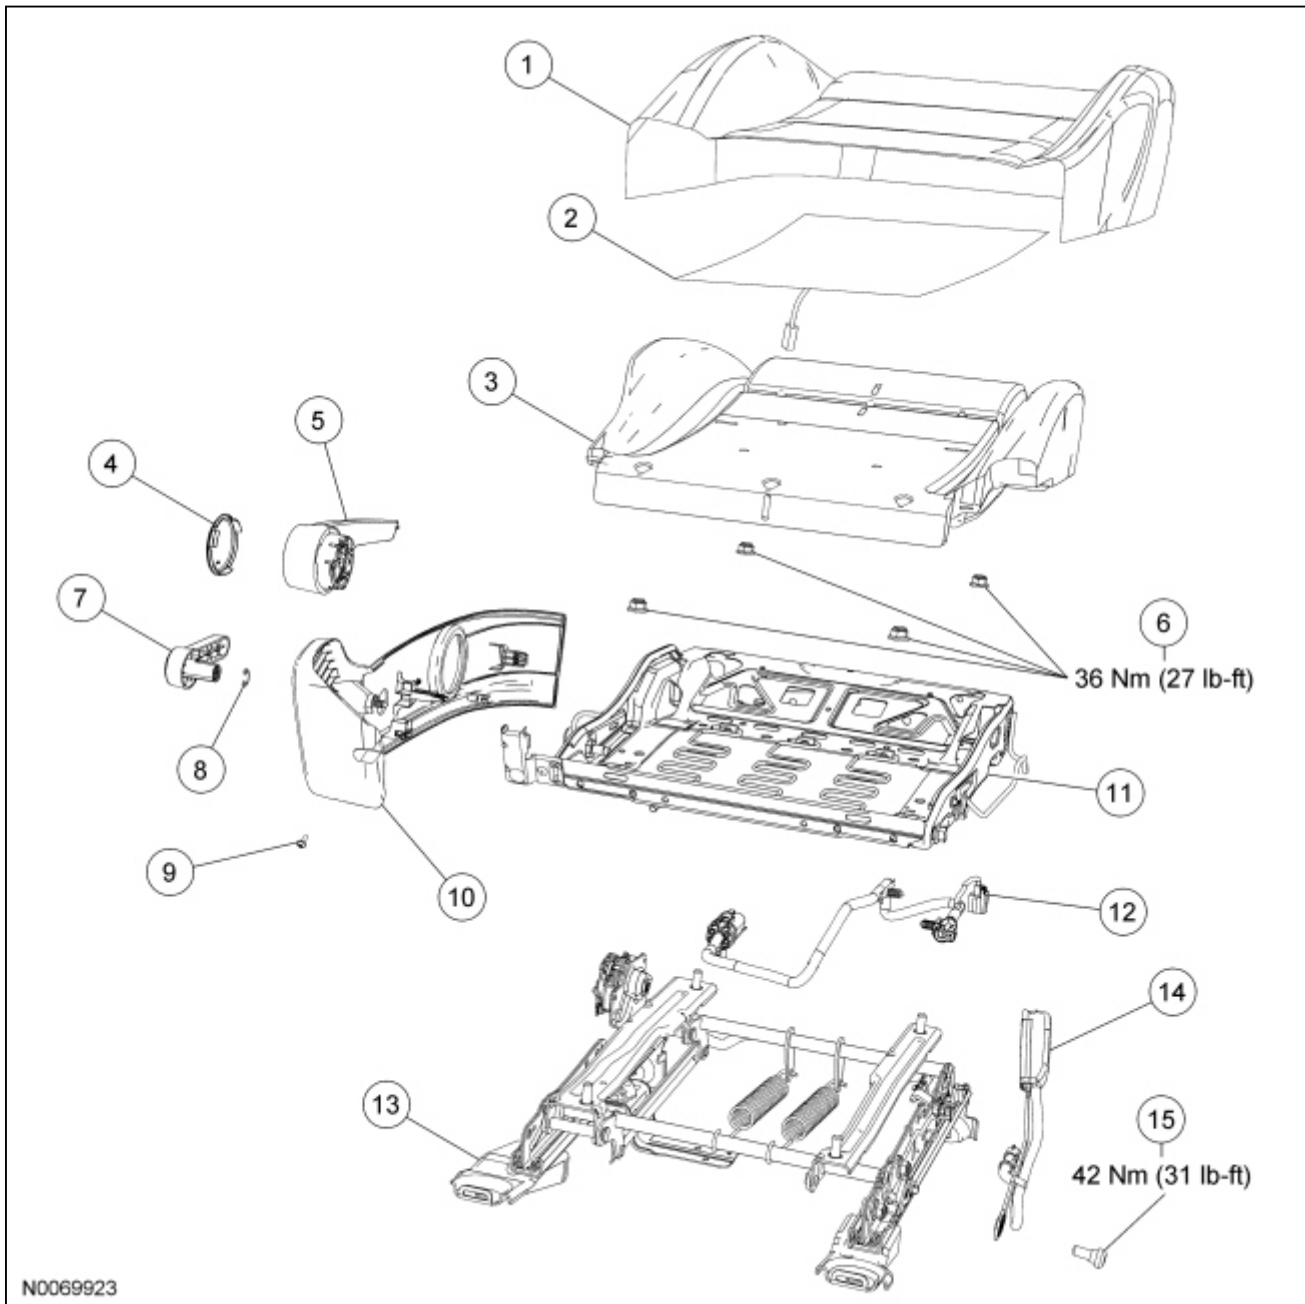

7	—	Pin-type retainers
8	611A08	Head restraint assembly
9	022537	Inboard head restraint guide
10	020617	Outboard head restraint guide
11	61018	Backrest frame
12	62672	Backrest recliner release bezel
13	W506943	Backrest recliner release bezel screw
14	62762	Backrest recliner release handle
15	N605892	Side air bag module bolts
16	611D79	Side air bag module bracket
17	611D11	Side air bag module
18	W520822	U-nuts
19	—	Side air bag module-to-bracket nuts (part of 611D11)
20	62432	Backrest recliner release
21	W711024	Backrest recliner release rivets

#### **Driver Power Front Seat Cushion**

N0069922

Item	Part Number	Description
1	62901	Cushion trim cover
2	14D698	Heater mat (if equipped)
3	—	Cushion foam pad
4	—	Seat control switch knob (if equipped)
5	62622	Recliner handle
6	—	Recliner handle clip (part of 62622)
7	—	Cushion side shield screw
8	62187	Cushion side shield
9	14A701	Seat control switch
10	619A74	Lumbar control switch (if equipped)
11	W520113	Cushion frame-to-seat track nuts
12	63101	Cushion frame
13	61701	Power seat track
14	61203	Safety belt buckle

### Driver Manual Front Seat Cushion

Item	Part Number	Description
1	62901	Cushion trim cover
2	14D698	Heater mat (if equipped)
3	—	Cushion foam pad
4	62768	Manual height adjust handle center cover (if equipped)
5	61753	Manual height adjust handle (if equipped)
6	W520113	Cushion frame-to-seat track nuts
7	62622	Recline handle
8	—	Recline handle clip (part of 62622)
9	—	Cushion side shield screw