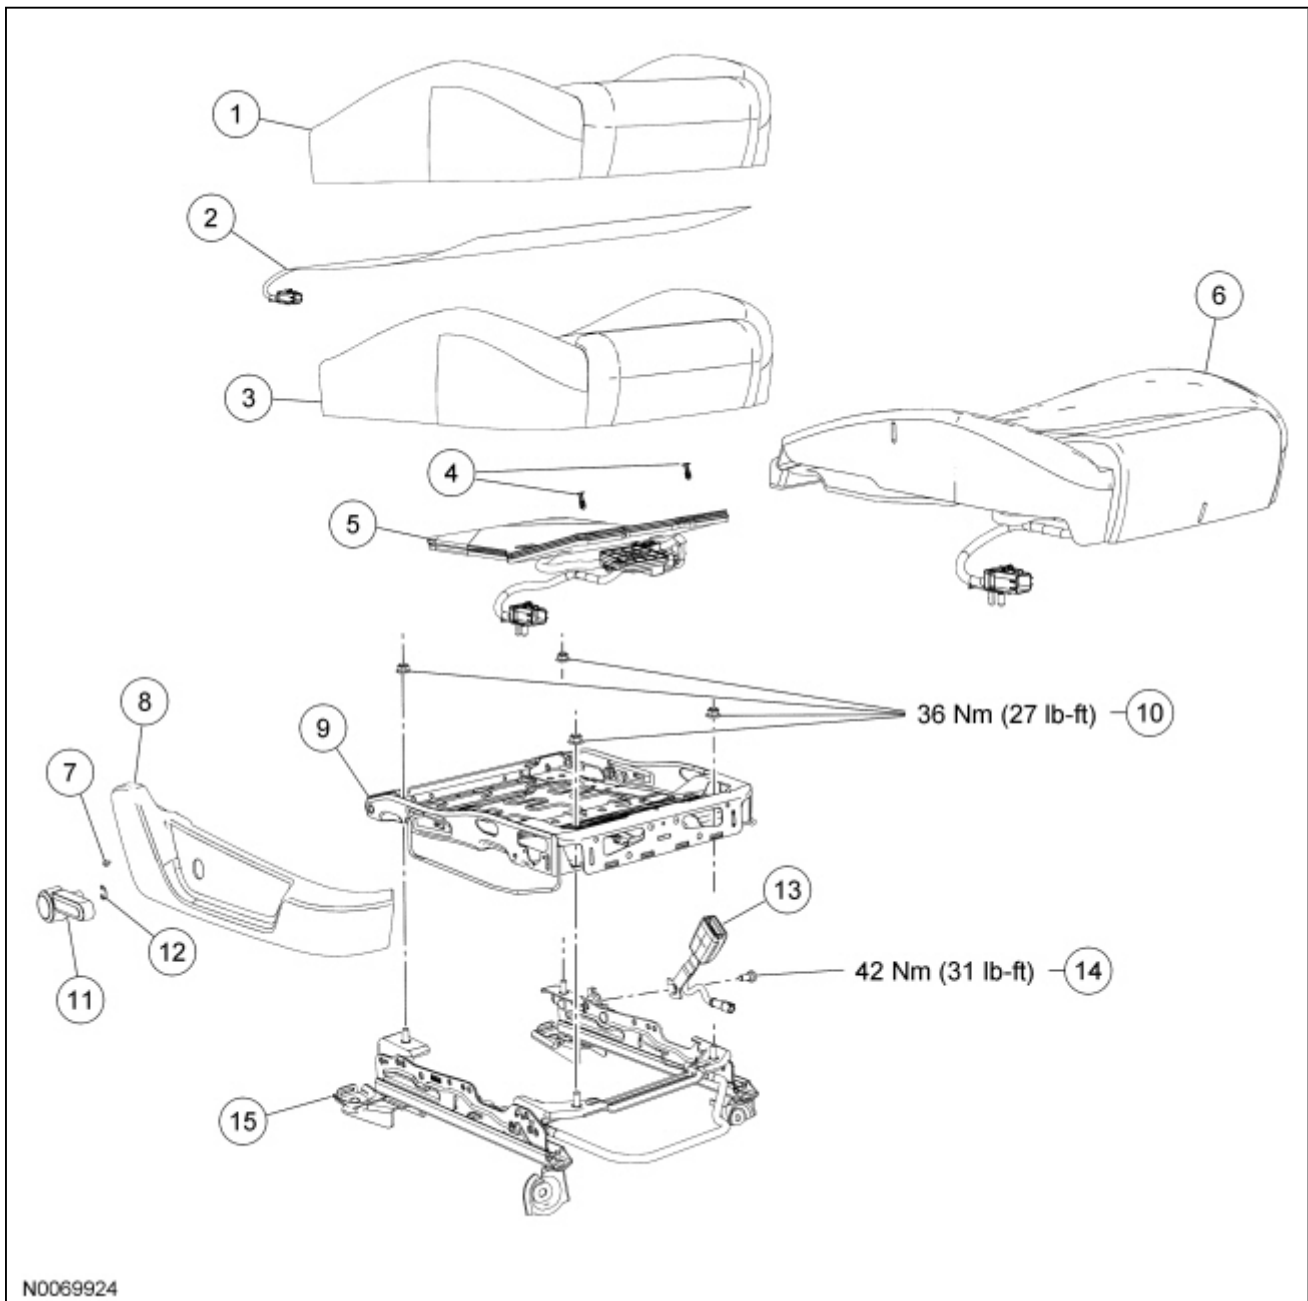

10	62187	Cushion side shield
11	63101	Cushion frame
12	14A699	Driver seat wire harness
13	61701	Seat track
14	61203	Safety belt buckle
15	—	Safety belt buckle bolt (part of 61203)

Passenger Manual Front Seat Cushion

Item	Part Number	Description
1	62900	Cushion trim cover
2	—	Heater mat (part of 632A22) (if equipped)
3	—	Cushion foam pad (part of 632A22)
4	—	Pin-type retainers [part of OEM Occupant Classification Sensor (OCS) system]