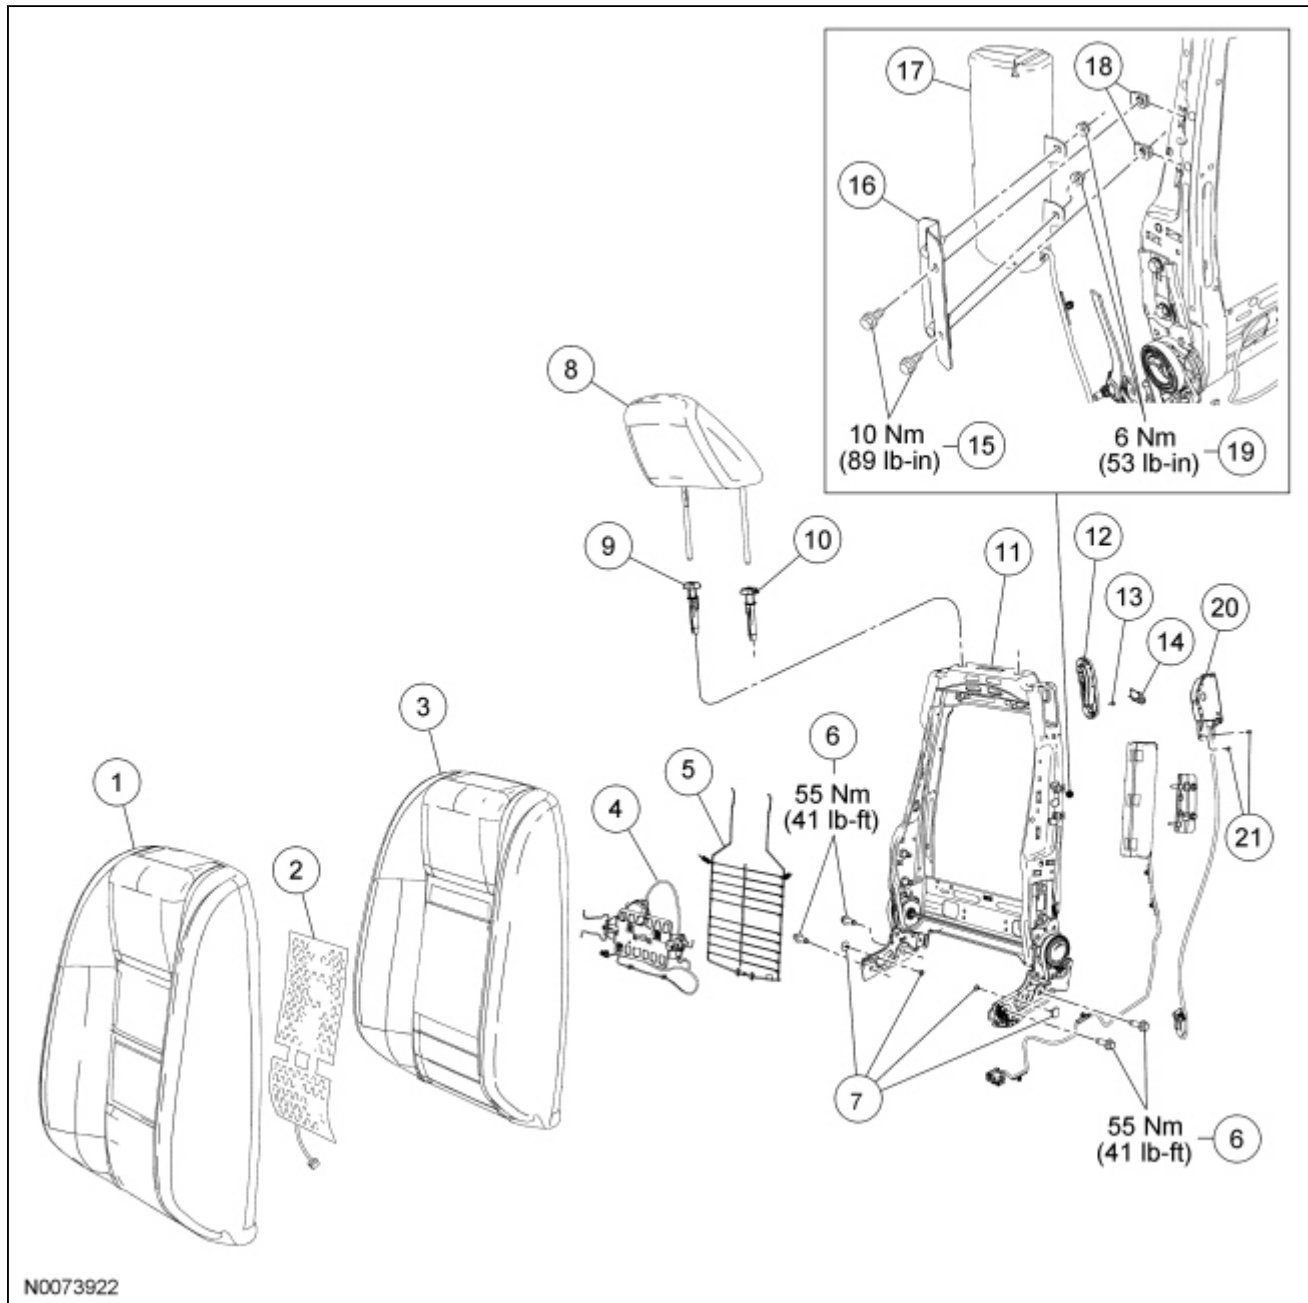

## Seat — Exploded View, Front

### Front Seat Backrest

NOTE: LH shown, RH similar.

Item	Part Number	Description
1	64417	Backrest trim cover
2	14D696	Heater mat (if equipped)
3	64810	Backrest foam pad
4	65500	Power lumbar assembly (driver side only) (if equipped)
5	63226	Static lumbar
6	W500633	Recliner-to-cushion frame bolts

#### **Driver Power Front Seat Cushion**

N0069922

Item	Part Number	Description
1	62901	Cushion trim cover
2	14D698	Heater mat (if equipped)
3	—	Cushion foam pad
4	—	Seat control switch knob (if equipped)
5	62622	Recliner handle
6	—	Recliner handle clip (part of 62622)
7	—	Cushion side shield screw
8	62187	Cushion side shield
9	14A701	Seat control switch
10	619A74	Lumbar control switch (if equipped)
11	W520113	Cushion frame-to-seat track nuts
12	63101	Cushion frame
13	61701	Power seat track
14	61203	Safety belt buckle

### Driver Manual Front Seat Cushion

Item	Part Number	Description
1	62901	Cushion trim cover
2	14D698	Heater mat (if equipped)
3	—	Cushion foam pad
4	62768	Manual height adjust handle center cover (if equipped)
5	61753	Manual height adjust handle (if equipped)
6	W520113	Cushion frame-to-seat track nuts
7	62622	Recline handle
8	—	Recline handle clip (part of 62622)
9	—	Cushion side shield screw