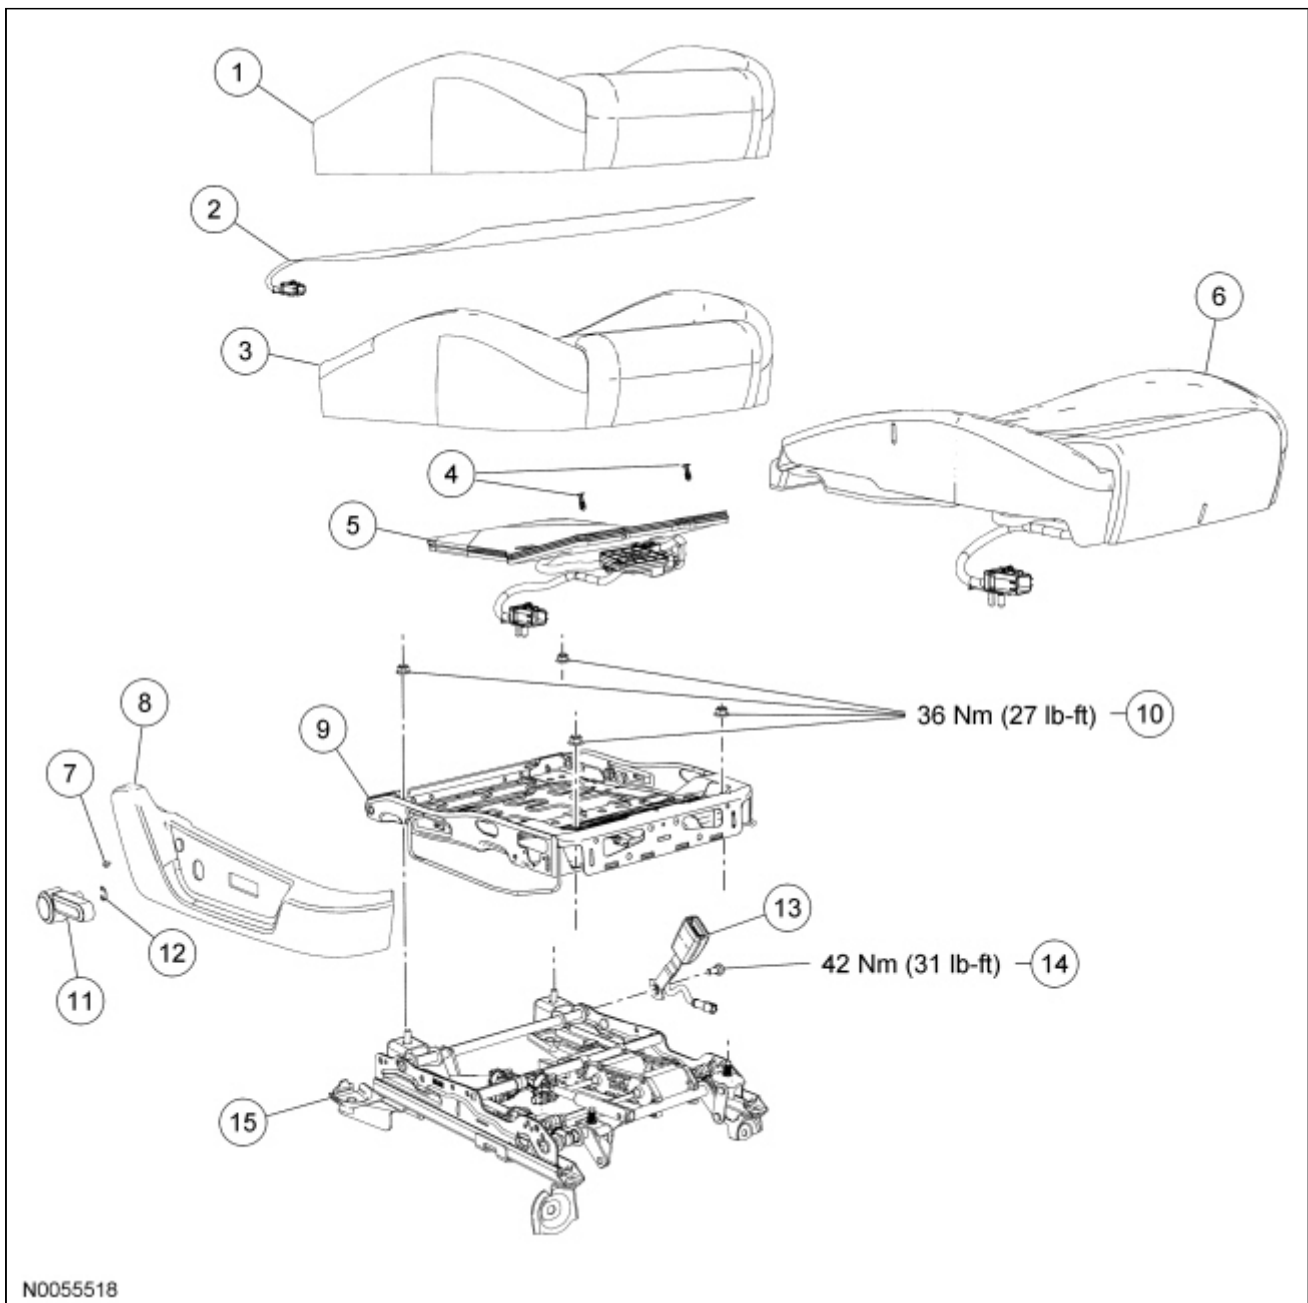

5	—	OEM OCS system
6	632A22	OCS system service kit
7	—	Side shield screw
8	62186	Side shield
9	63100	Cushion frame
10	W520113	Cushion frame-to-seat track nuts
11	62622	Recline handle
12	—	Recline handle clip (part of 62622)
13	61203	Safety belt buckle
14	—	Safety belt buckle bolt (part of 61203)
15	618B46	Manual seat track

Passenger Power Front Seat Cushion

Part