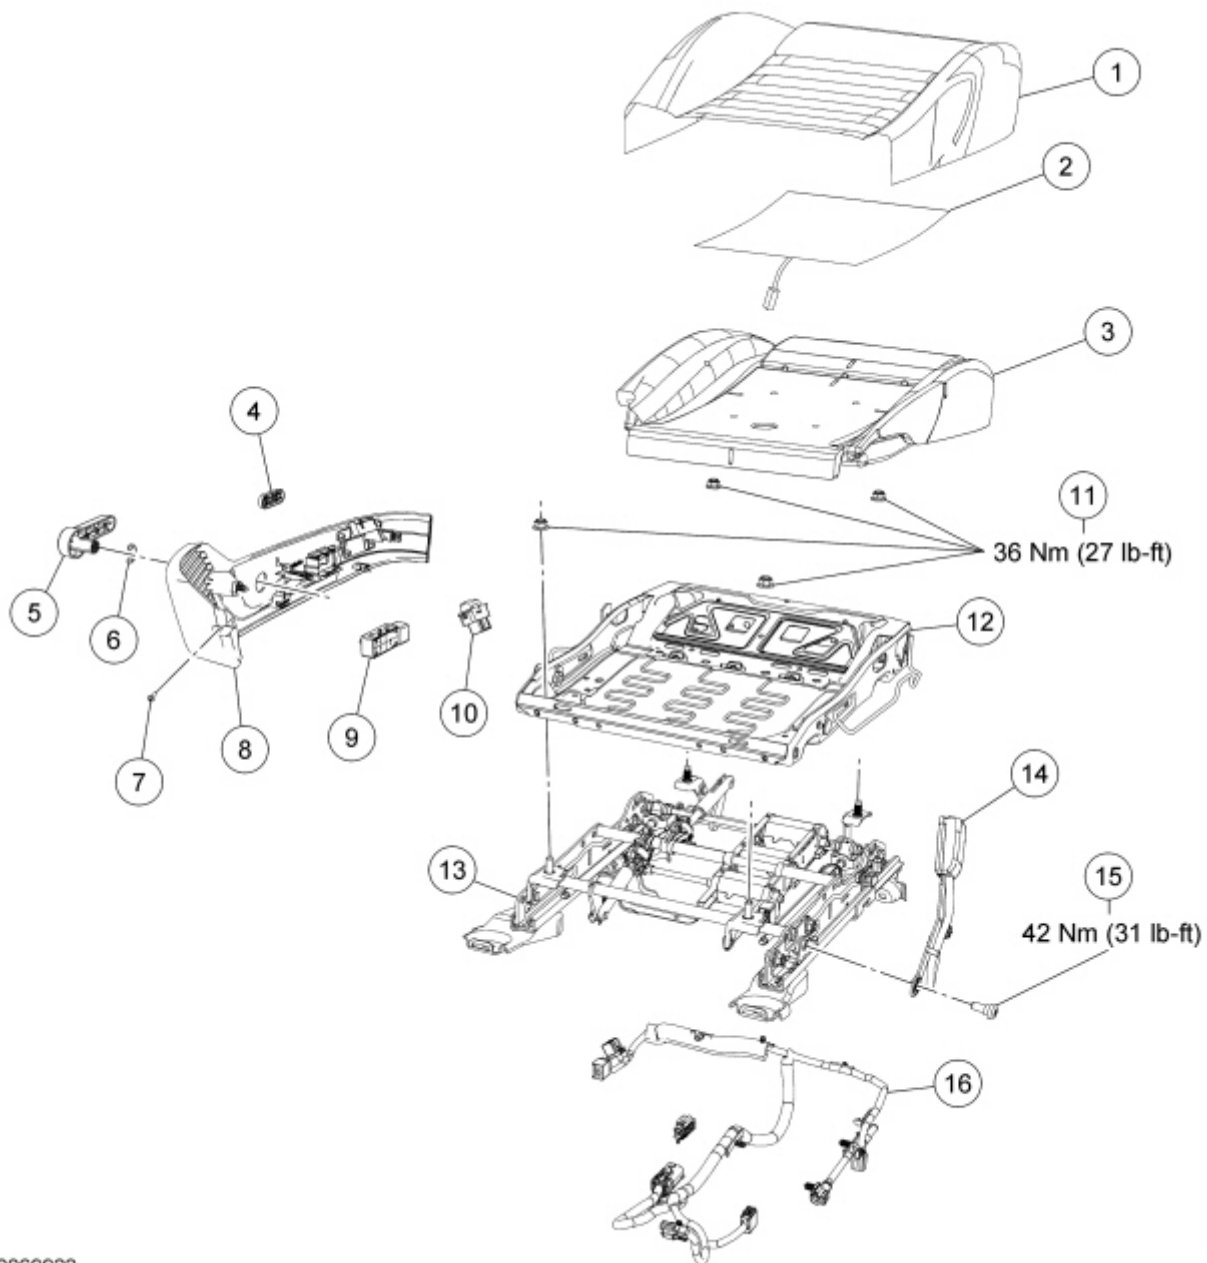

### Front Seat Backrest

NOTE: LH shown, RH similar.

Item	Part Number	Description
1	64417	Backrest trim cover
2	14D696	Heater mat (if equipped)
3	64810	Backrest foam pad
4	65500	Power lumbar assembly (driver side only) (if equipped)
5	63226	Static lumbar
6	W500633	Recliner-to-cushion frame bolts

7	—	Pin-type retainers
8	611A08	Head restraint assembly
9	022537	Inboard head restraint guide
10	020617	Outboard head restraint guide
11	61018	Backrest frame
12	62672	Backrest recliner release bezel
13	W506943	Backrest recliner release bezel screw
14	62762	Backrest recliner release handle
15	N605892	Side air bag module bolts
16	611D79	Side air bag module bracket
17	611D11	Side air bag module
18	W520822	U-nuts
19	—	Side air bag module-to-bracket nuts (part of 611D11)
20	62432	Backrest recliner release
21	W711024	Backrest recliner release rivets

#### **Driver Power Front Seat Cushion**

N0069922

Item	Part Number	Description
1	62901	Cushion trim cover
2	14D698	Heater mat (if equipped)
3	—	Cushion foam pad
4	—	Seat control switch knob (if equipped)
5	62622	Recliner handle
6	—	Recliner handle clip (part of 62622)
7	—	Cushion side shield screw
8	62187	Cushion side shield
9	14A701	Seat control switch
10	619A74	Lumbar control switch (if equipped)
11	W520113	Cushion frame-to-seat track nuts
12	63101	Cushion frame
13	61701	Power seat track
14	61203	Safety belt buckle

### Driver Manual Front Seat Cushion

Item	Part Number	Description
1	62901	Cushion trim cover
2	14D698	Heater mat (if equipped)
3	—	Cushion foam pad
4	62768	Manual height adjust handle center cover (if equipped)
5	61753	Manual height adjust handle (if equipped)
6	W520113	Cushion frame-to-seat track nuts
7	62622	Recline handle
8	—	Recline handle clip (part of 62622)
9	—	Cushion side shield screw